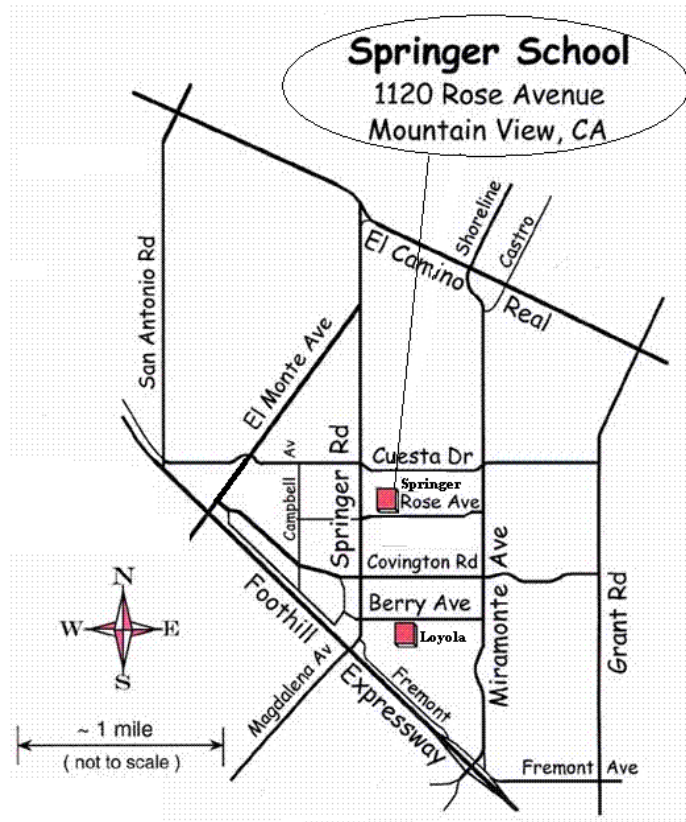

***Dance Location for***  
***Wednesday, May 27, 2026***

**Springer Elementary School, 1120 Rose Avenue, Mountain View**  
**(about one mile from usual location)**

**From I-280:**

- Exit at Magdalena Avenue in Los Altos, going east on Magdalena (towards Los Altos).
- After crossing Foothill Expressway, Magdalena becomes Springer Road.
- Continue on Springer Road for 0.7 mile, then turn right onto Rose Avenue.
- Springer Elementary School is on the left in about one block.

**From Loyola School:**

- Leaving Loyola School Parking Lot, turn left onto Berry Avenue.
- Turn right onto Springer Road.
- In 0.7 mile, turn right onto Rose Avenue.
- Springer Elementary School is on the left in about 1 block.