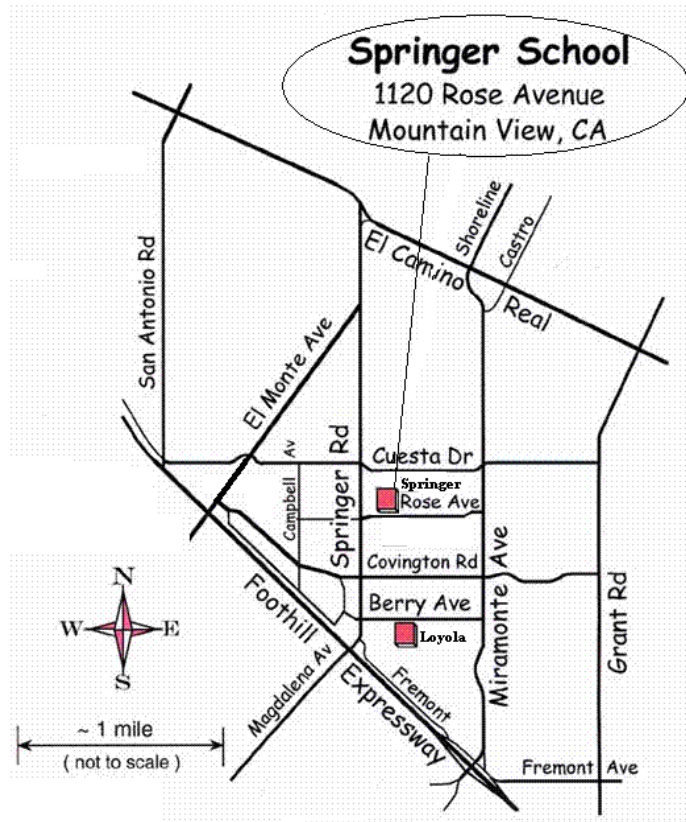

*Class Dance Location for
Monday, November 27, 2023*

**Springer Elementary School, 1120 Rose Avenue, Mountain View
(about one mile from usual location)**

From I-280:

- Exit at Magdalena Avenue in Los Altos, going east on Magdalena (towards Los Altos).
- After crossing Foothill Expressway, Magdalena becomes Springer Road.
- Continue on Springer Road for 0.7 mile, then turn right onto Rose Avenue.
- Springer Elementary School is on the left in about one block.

From Loyola School:

- Leaving Loyola School Parking Lot, turn left onto Berry Avenue.
- Turn right onto Springer Road.
- In 0.7 mile, turn right onto Rose Avenue.
- Springer Elementary School is on the left in about 1 block.