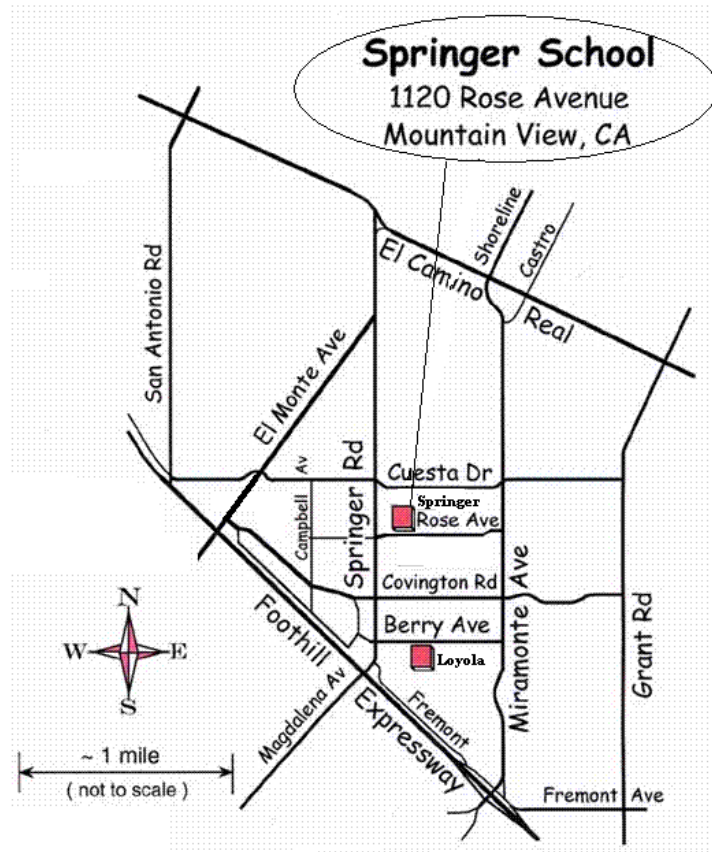

Bows & Beaus Singles & Couples Square Dance Club
Class Dance Location for Monday, August 20, 2018

Springer Elementary School, 1120 Rose Avenue, Mountain View
(about one mile from usual location)

From I-280:

- Exit at Magdalena Avenue in Los Altos, going east on Magdalena (towards Los Altos).
- After crossing Foothill Expressway, Magdalena becomes Springer Road.
- Continue on Springer Road for 0.7 mile, then turn right onto Rose Avenue.
- Springer Elementary School is on the left in about one block.

From Loyola School:

- Leaving Loyola School Parking Lot, turn left onto Berry Avenue.
- Turn right onto Springer Road.
- In 0.7 mile, turn right onto Rose Avenue.
- Springer Elementary School is on the left in about 1 block.